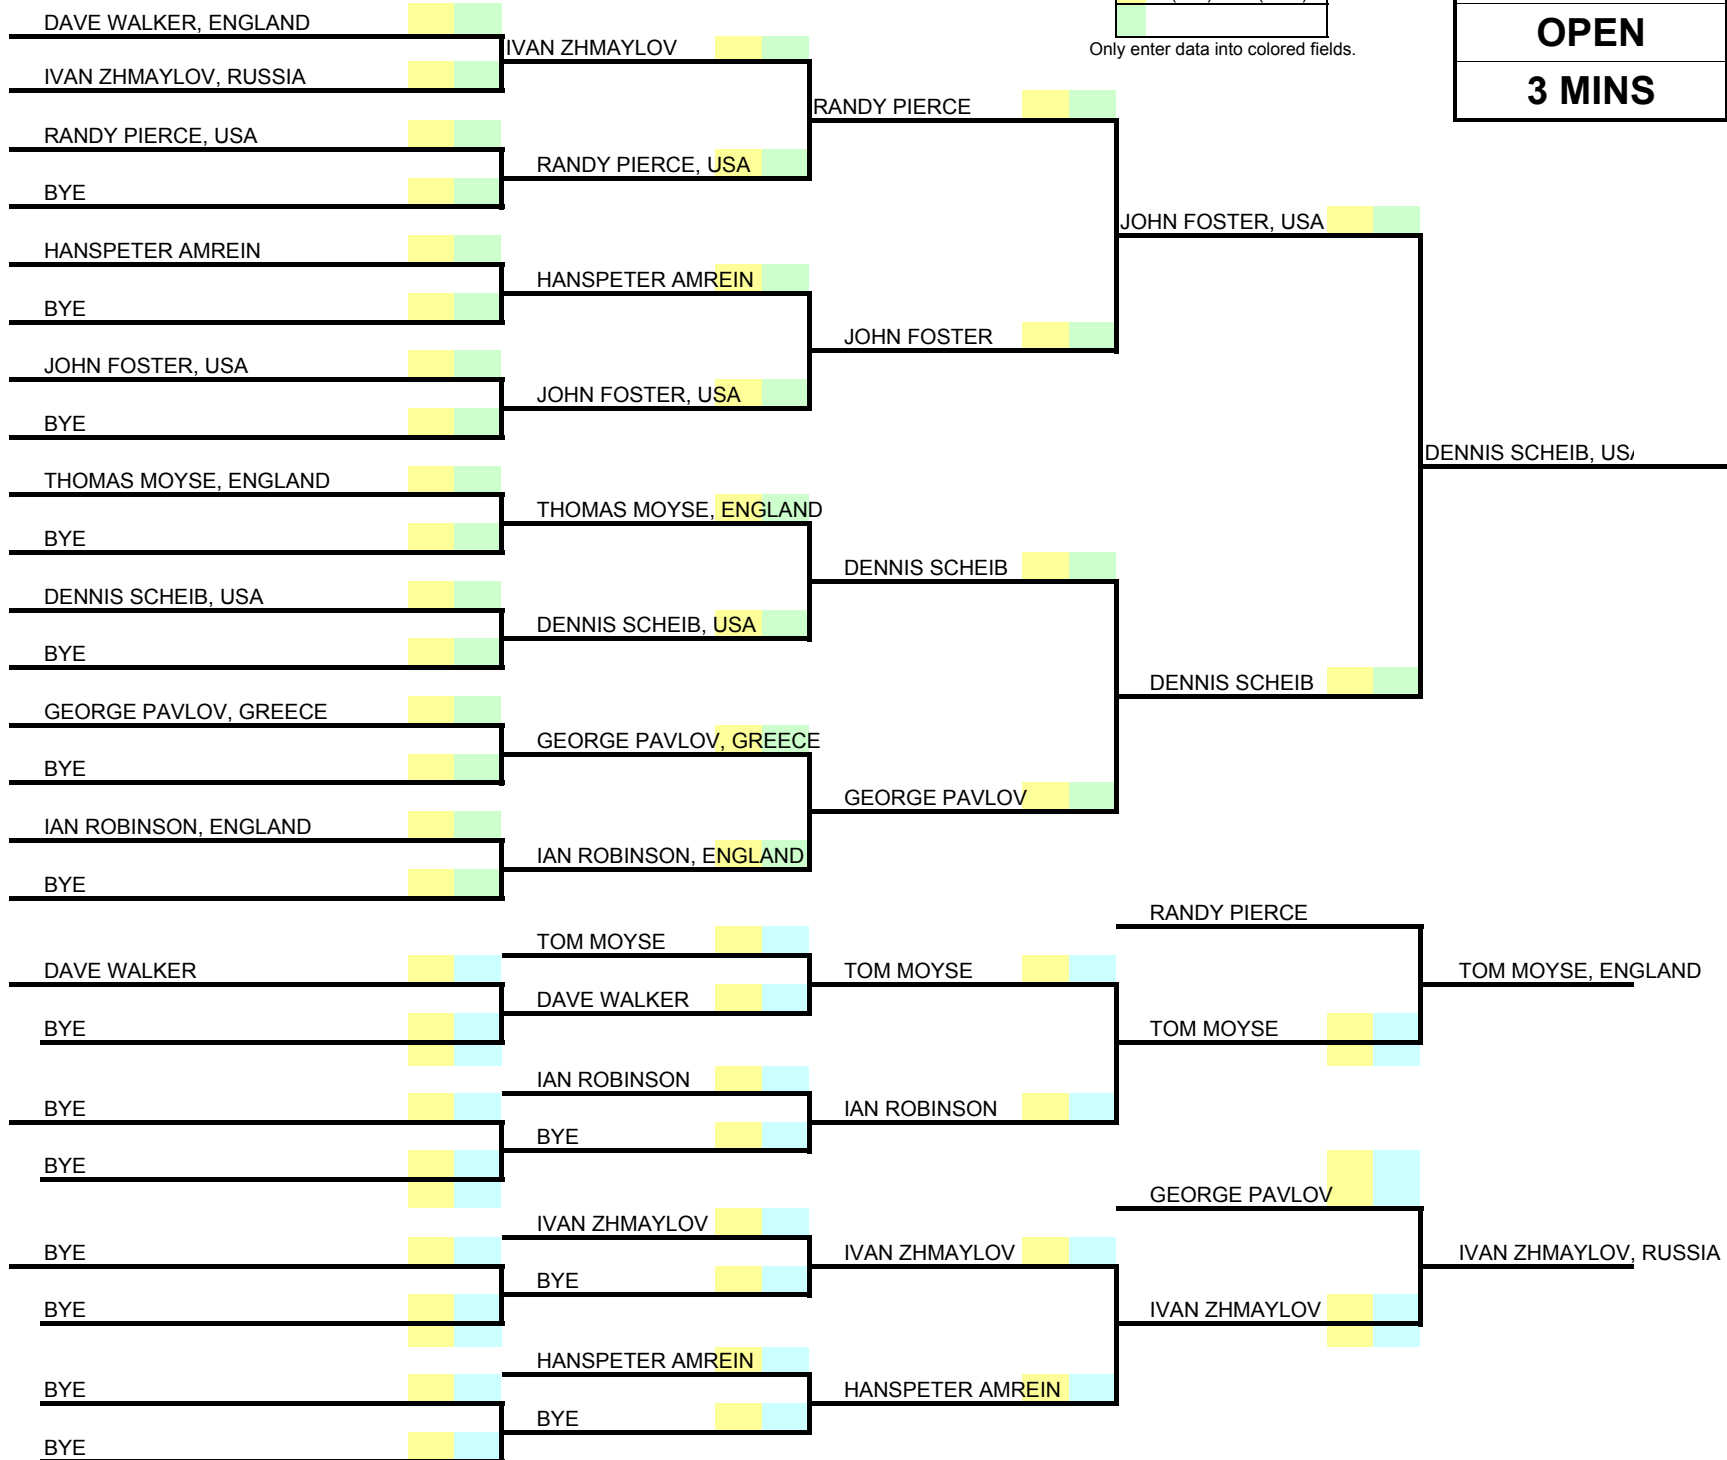

5th World Masters Judo Championships

Name - Country
W (Win) or L (Lose)

Only enter data into colored fields.

M5
OPEN
3 MINS

W (Win) or L (Lose)

Only enter data into colored fields.